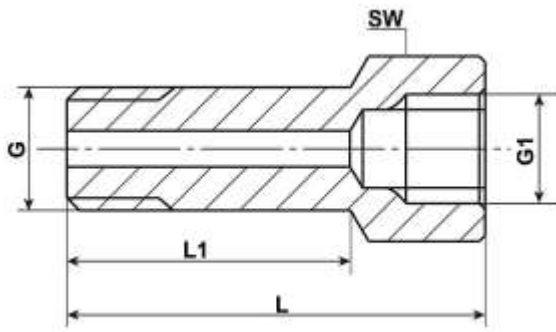

Extension pieces - adapters

Adapter - extension pieces with metric and BSP thread

Steel zinc / steel zinc-nickel / CrVI free

Item N°	G	G1	L	L1	SW
NS100-125	M 6 x 1 tap	M 6 x 1	57,5	7,5	9
NS2510-102	M 6 x 1 tap	M 6 x 1	20	7,5	9
NP2-M6	M 6 x 1 tap	Rp 1/8 BSP	23	10	13
NS100-132	M 8 x 1 tap	M 8 x 1	32	22	11
NS100-135	M 8 x 1 tap	M 8 x 1	62,5	52,5	11
NP2-M8	M 8 x 1 tap	Rp 1/8 BSP	23	12	13
NS100-145	M 10 x 1 tap	M 10x1	35	24	13

Stainless steel 1.4401 / 316 / V4A

Item N°	G	G1	L	L1	SW
NP2-M8SS	M 8 x 1 tap	Rp 1/8 BSP	23	10	13
NP2-M6SS	M 6 x 1 tap	Rp 1/8 BSP	23	12	13
NS100-148-SS	R 1/8 BSP tap	Rp 1/8 BSP	23	12	13

Adapter - extension pieces with NPT / UNF thread

Steel zinc / steel zinc-nickel / CrVI free

Item N°	G	G1	L	L1	SW
20024-BSP	1/4-28 UNF	Rp 1/8 BSP	23	12	1/2